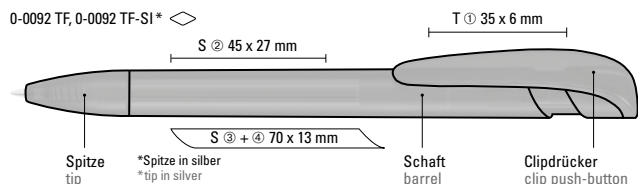

0-0092 TF (● 8-0854)
0-0092 TF-SI (● 8-0840)

UMA
PRIME

UMA
PRIME

*feel the
FlowMotion*

Recyclete
Variante
YES RECY
Seite /page 53

UMA FlowMotion®

Mit der neuen uma FlowMotion® Schreibtechnologie. Siehe Seite 305.
With the new uma FlowMotion® writing technology. See on page 305.

0-0092 TF: Druckkugelschreiber mit transparent gefrostetem Gehäuse, breitem Bogenclipdrücker und Spitze.

0-0092 TF-SI: Druckkugelschreiber mit transparent gefrostetem Gehäuse, breitem Bogenclipdrücker und silberner Spitze glanzverchromt.

Mindestbestellmenge 1.000 Stück
Werbeschlüssel Schaft S O, Clip T

0-0092 TF: Retractable ballpoint pen with transparent frosted housing, wide curved clip button and tip.

0-0092 TF-SI: Retractable ballpoint pen with transparent frosted housing, wide curved clip button and tip chrome plated.